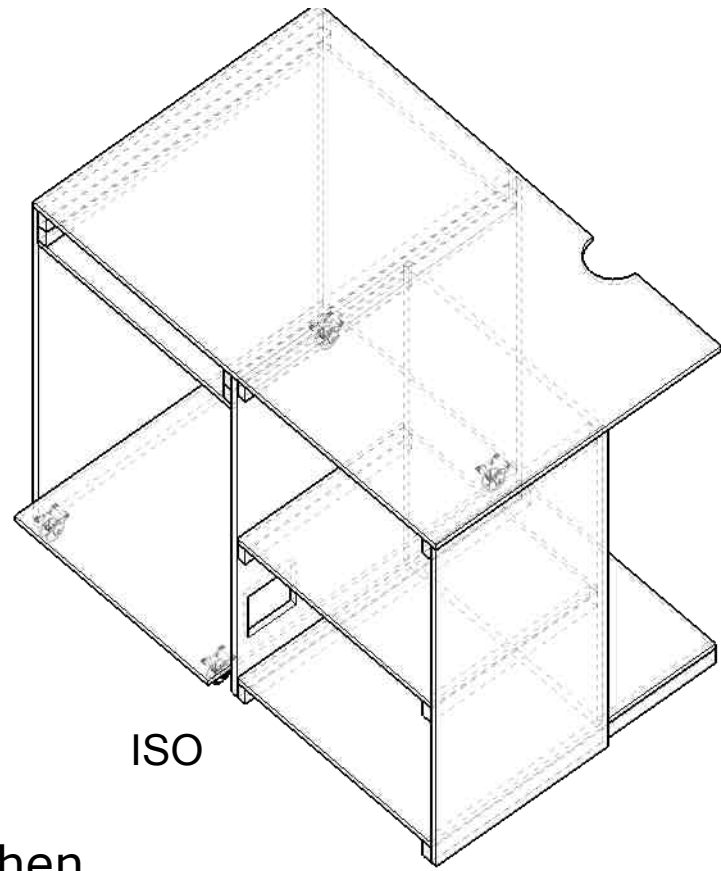

TOP

## Van Kitchen

1" = 1'-0"

FRONT

SIDE